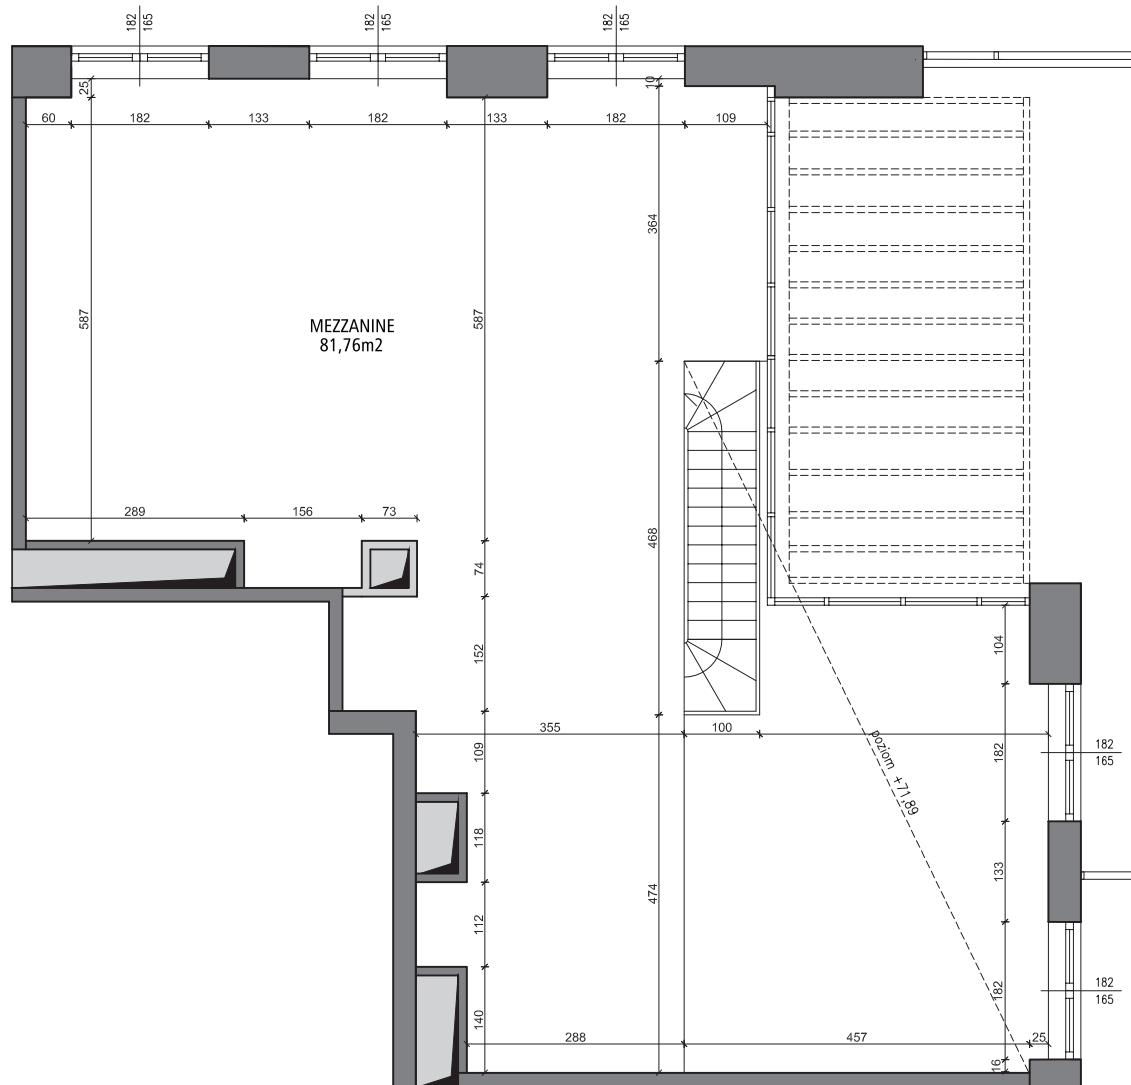

APARTMENT :

Number	P2/2204
Rooms	3
Floor	22
Tower	2

AREA SUMMARY :

HALL	26,61 m ²
KITCHEN	10,81 m ²
LIVING ROOM	30,18 m ²
BEDROOM 1	21,82 m ²
BEDROOM 2	15,77 m ²
BATHROOM 1	3,47 m ²
BATHROOM 2	5,89 m ²

TOTAL AREA :	114,55 m²
LOGGIA	36,30 m ²

NOTE !

- Apartment area may vary
- This catalogue is based on Building Permit Design phase
- Comply with PN-ISO 9836

Grzybowska St.

SCALE 1:100

INVESTOR :

APARTMENT :

Number P2/2204A

MEZZANINE : 81,76 m²

NOTE !

- Apartment area may vary
- This catalogue is based on Building Permit Design phase
- Comply with PN-ISO 9836

Grzybowska St.

SCALE 1:100

INVESTOR :