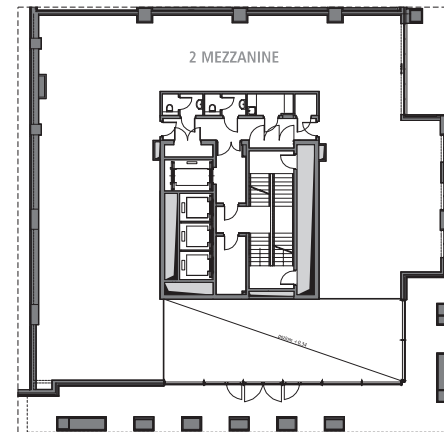

Retail Units :

Number :	Area:
1 MEZZANINE	400,40 m²
2 MEZZANINE	373,50 m²

TOTAL AREA : 773,90 m²

NOTE !

- Area may vary
- This catalogue is based on Building Permit Design phase
- Comply with PN-ISO 9836

INVESTOR :

0 5 10 m

SCALE 1:500