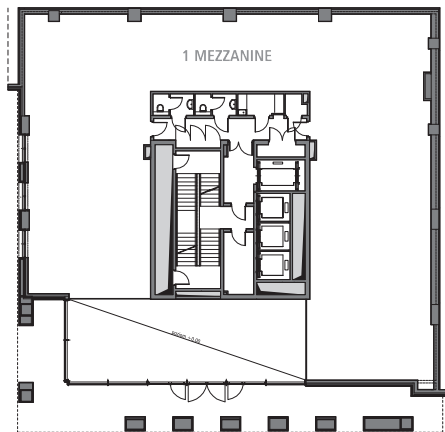

Retail Units :

Number :	Area:
1 MEZZANINE	400,40 m²
2 MEZZANINE	373,50 m²

TOTAL AREA : 773,90 m²

NOTE !

- Area may vary
- This catalogue is based on Building Permit Design phase
- Comply with PN-ISO 9836

INVESTOR :

0 5 10 m

SCALE 1:500